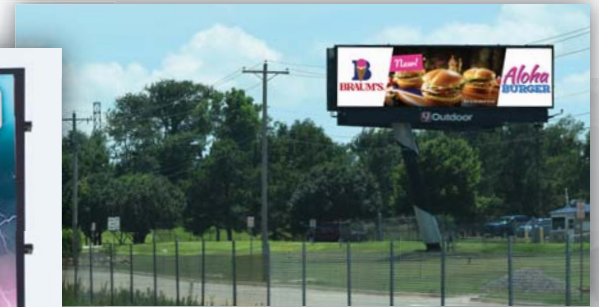

# I-35 & Hefner Road

Digital outdoor is one of the most nimble, flexible forms of media that hits your target audience with the right message at the right time. Plus, you control it all! Our real time, internet portal gives you the power and flexibility to tailor your message how you want it. Date, time, weather, the sky is the limit with digital outdoor.

- West side of I-35 south of Hefner Road facing North
- 8 second dwell time
- 1350 spots a day
- 40,500 spots per month
- 7 flips with one additional dedicated to relevant content driving board awareness (News 9 feed)
- Weekly Impressions – 176,517