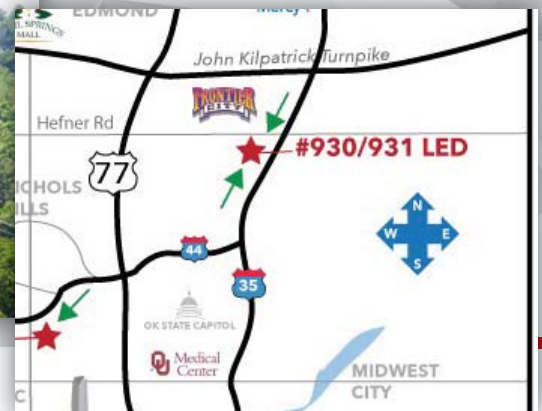

PANEL #930

# I-35 & Hefner Road

Digital outdoor is one of the most nimble, flexible forms of media that hits your target audience with the right message at the right time. Plus, you control it all! Our real time, internet portal gives you the power and flexibility to tailor your message how you want it. Date, time, weather, the sky is the limit with digital outdoor.

- West side of I-35 south of Hefner Road facing South
- 8 second dwell time
- 1350 spots a day
- 40,500 spots per month
- 7 flips with one additional dedicated to relevant content driving board awareness (News 9 feed)
- Weekly Impressions – 103,460