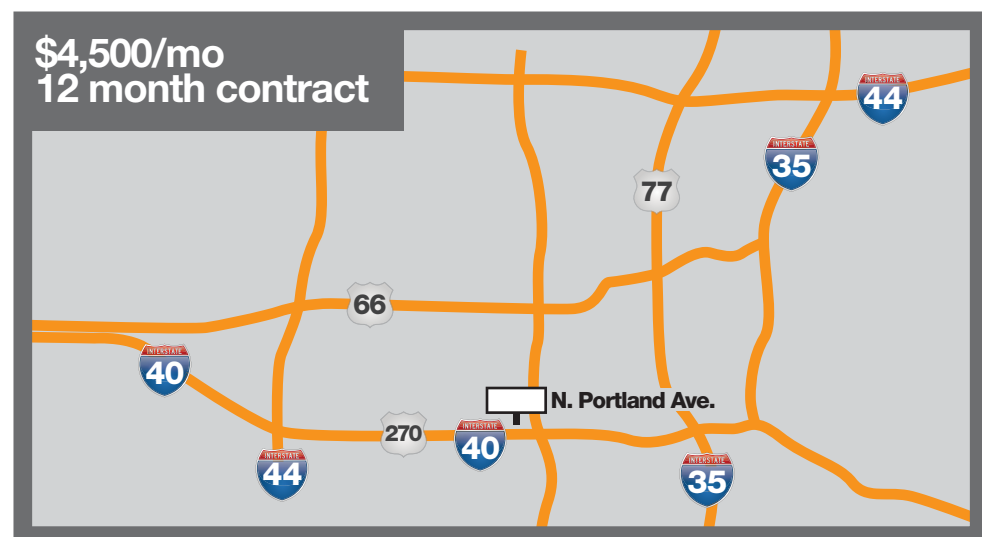

Outdoor

News 9 Outdoor Digital

News 9 Outdoor • 7401 North Kelley Avenue, Oklahoma City, OK 73111 • 405.843.6641

PORTLAND: WEST SIDE

- North side of I-40 @ Portland facing West
- 8 second dwell time
- 1350 spots a day
- 40,500 spots per month
- 7 flips with one additional dedicated to relevant content driving board awareness (News 9 feed)
- Daily traffic count – 98,800
- DEC – Daily Effective Circulation 64,220
- Flexibility – Start with minimum (3) pieces of art-day part scheduling for time sensitive issues
- 14' & 48' Bulletin
- Panel #902

Outdoor

News 9 Outdoor Digital

News 9 Outdoor • 7401 North Kelley Avenue, Oklahoma City, OK 73111 • 405.843.6641

CLOSE-UP

APPROACH

PORTLAND: EAST SIDE

- North side of I-40 @ Portland facing East
- 8 second dwell time
- 1350 spots a day
- 40,500 spots per month
- 7 flips with one additional dedicated to relevant content driving board awareness (News 9 feed)
- Daily traffic count – 98,800
- DEC – Daily Effective Circulation 64,220
- Flexibility – Start with minimum (3) pieces of art-day part scheduling for time sensitive issues
- 14' & 48' Bulletin
- Panel #902